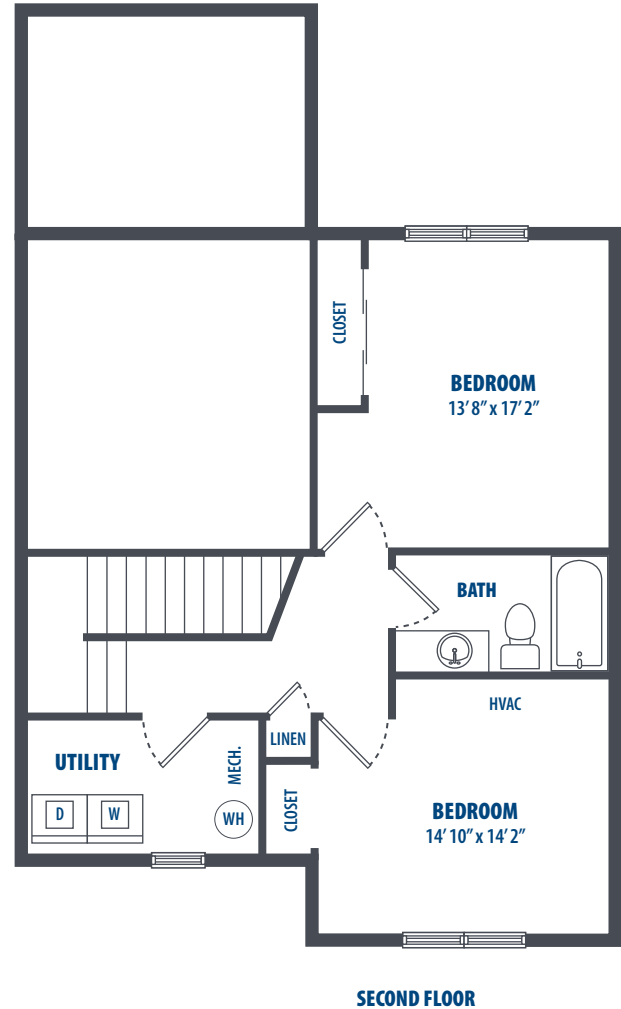

2 BEDROOM

2 Bedroom | 1.5 Bath | 1200 Sq. Ft.*

514 Falcon Avenue | Patrick AFB, FL 32925 | Phone: 321-655-6321

**All square footage is approximate.*