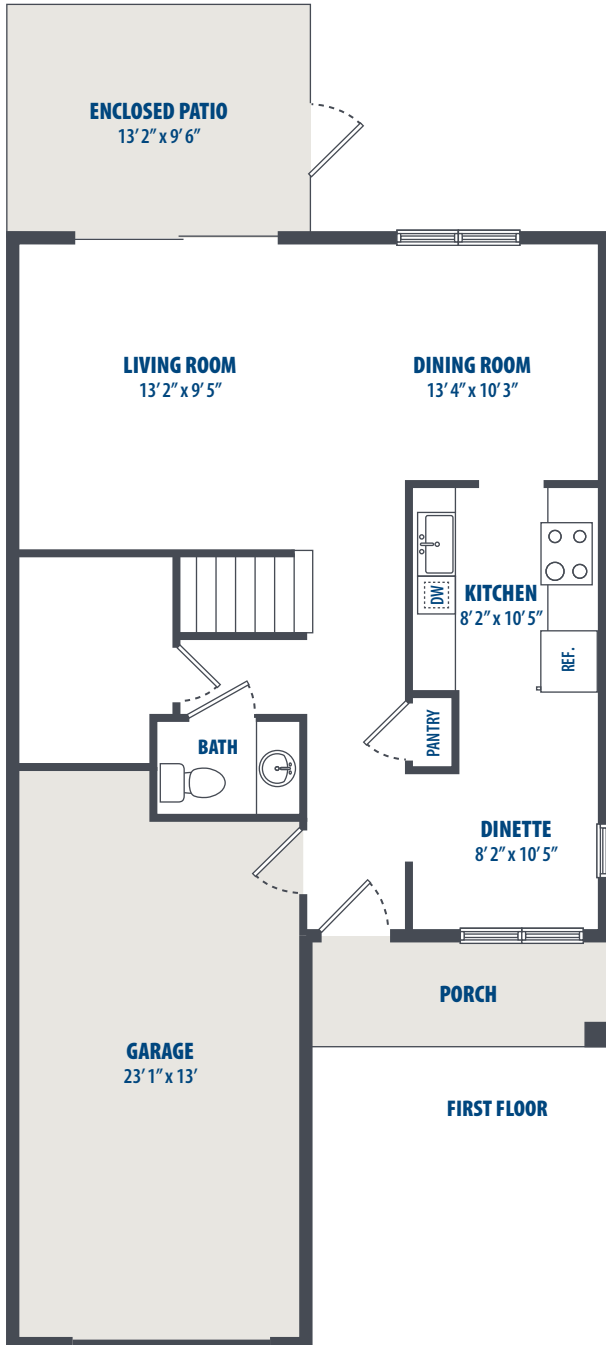

2 BEDROOM

2 Bedroom | 1.5 Bath | 1200 Sq. Ft.*

514 Falcon Avenue | Patrick AFB, FL 32925 | Phone: 321-655-6321

**All square footage is approximate.*